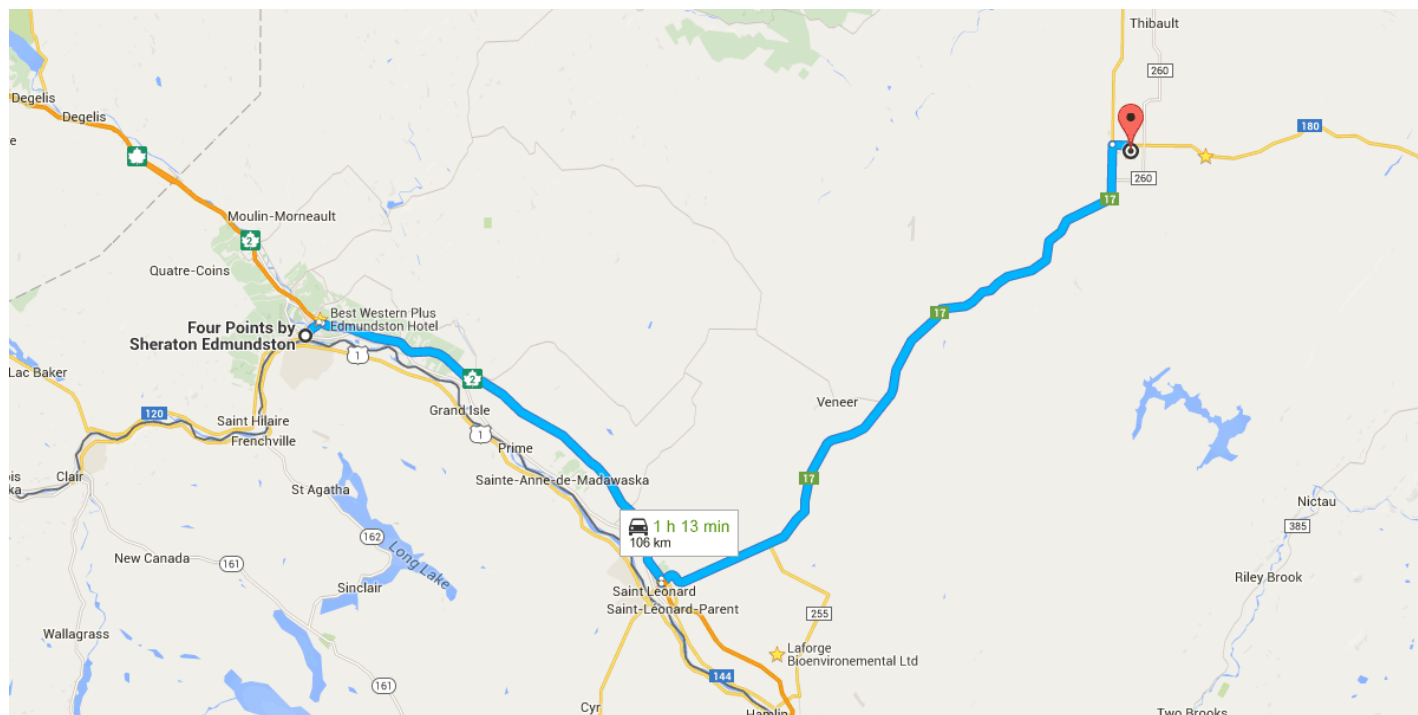

### Directions from Four Points by Sheraton Edmundston to Groupe Savoie Inc, 251 Rte 180, Saint-Quentin, NB

## ○ Four Points by Sheraton Edmundston

100 Rue Rice, Edmundston, NB E3V 1T4

Get on NB-2 E from NB-120 E

- \_\_\_\_\_ 2.3 km / 4 min
- ↑ 1. Head southwest on Rue Rice toward Rue Conway
- \_\_\_\_\_ 35 m
- ↙ 2. Slight left onto Avenue Laporte
- \_\_\_\_\_ 130 m
- ↶ 3. Turn left onto Rue de l'Église/NB-120 E  
i Continue to follow NB-120 E
- \_\_\_\_\_ 1.8 km
- ↗ 4. Turn right onto the Trans-Canada Highway ramp to Fredericton
- \_\_\_\_\_ 270 m

Follow NB-2 E and NB-17 N to Rue Mgr Martin E/NB-180 E in Saint-Quentin

102 km / 1 h 6 min

5. Merge onto NB-2 E  
40.1 km
6. Take exit 58 for NB-17 toward Saint-Léonard/Saint Quentin/Campbellton/U.S. 1/Airport  
450 m
7. Turn left onto Rue Saint Jean/NB-17 N  
Continue to follow NB-17 N  
61.5 km

Continue on NB-180 E to your destination in Saint-Quentin

1.6 km / 2 min

8. Turn right onto Rue Mgr Martin E/NB-180 E  
Continue to follow NB-180 E  
1.4 km
9. Turn right  
200 m