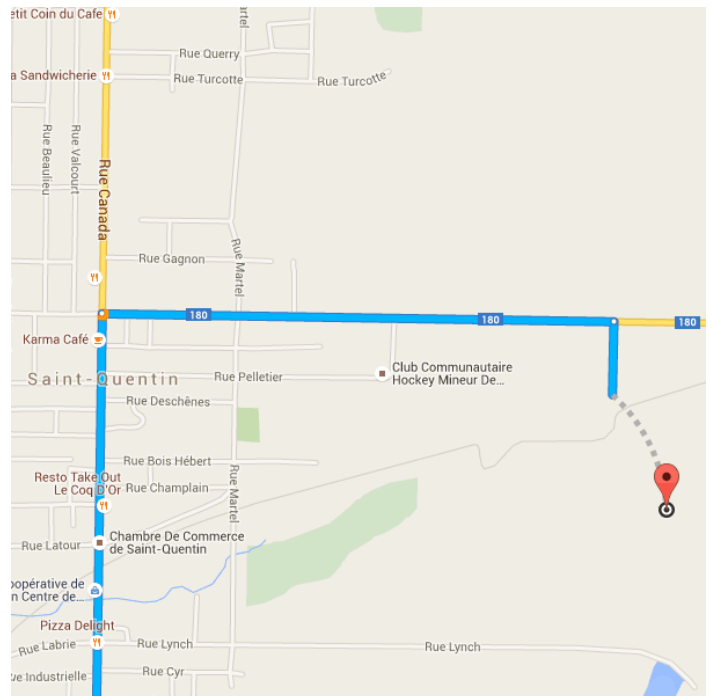

### Directions from Four Points by Sheraton Edmundston to Groupe Savoie Inc, 251 Rte 180, Saint-Quentin, NB

## ○ Four Points by Sheraton Edmundston

100 Rue Rice, Edmundston, NB E3V 1T4

Get on NB-2 E from NB-120 E

- \_\_\_\_\_ 2.3 km / 4 min
- ↑ 1. Head southwest on Rue Rice toward Rue Conway
- \_\_\_\_\_ 35 m
- ↙ 2. Slight left onto Avenue Laporte
- \_\_\_\_\_ 130 m
- ↶ 3. Turn left onto Rue de l'Église/NB-120 E  
i Continue to follow NB-120 E
- \_\_\_\_\_ 1.8 km
- ↗ 4. Turn right onto the Trans-Canada Highway ramp to Fredericton
- \_\_\_\_\_ 270 m

Follow NB-2 E and NB-17 N to Rue Mgr Martin E/NB-180 E in Saint-Quentin

102 km / 1 h 6 min

5. Merge onto NB-2 E  
40.1 km
6. Take exit 58 for NB-17 toward Saint-Léonard/Saint Quentin/Campbellton/U.S. 1/Airport  
450 m
7. Turn left onto Rue Saint Jean/NB-17 N  
Continue to follow NB-17 N  
61.5 km

Continue on NB-180 E to your destination in Saint-Quentin

1.6 km / 2 min

8. Turn right onto Rue Mgr Martin E/NB-180 E  
Continue to follow NB-180 E  
1.4 km
9. Turn right  
200 m