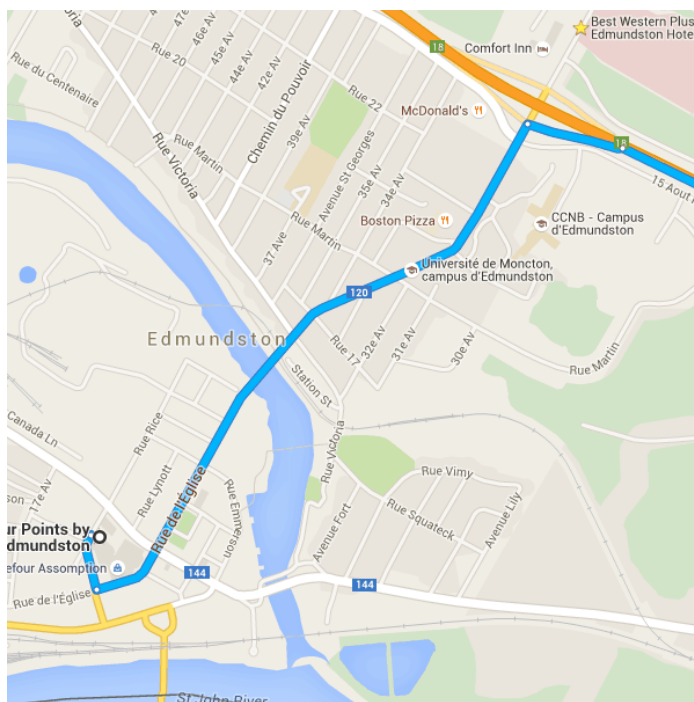

### Directions from Four Points by Sheraton Edmundston to Groupe Savoie Inc, 251 Rte 180, Saint-Quentin, NB

## ○ Four Points by Sheraton Edmundston

100 Rue Rice, Edmundston, NB E3V 1T4

Get on NB-2 E from NB-120 E

- \_\_\_\_\_ 2.3 km / 4 min
- ↑ 1. Head southwest on Rue Rice toward Rue Conway
- \_\_\_\_\_ 35 m
- ↙ 2. Slight left onto Avenue Laporte
- \_\_\_\_\_ 130 m
- ↶ 3. Turn left onto Rue de l'Église/NB-120 E  
i Continue to follow NB-120 E
- \_\_\_\_\_ 1.8 km
- ↗ 4. Turn right onto the Trans-Canada Highway ramp to Fredericton
- \_\_\_\_\_ 270 m

Follow NB-2 E and NB-17 N to Rue Mgr Martin E/NB-180 E in Saint-Quentin

102 km / 1 h 6 min

5. Merge onto NB-2 E  
40.1 km
6. Take exit 58 for NB-17 toward Saint-Léonard/Saint Quentin/Campbellton/U.S. 1/Airport  
450 m
7. Turn left onto Rue Saint Jean/NB-17 N  
Continue to follow NB-17 N  
61.5 km

Continue on NB-180 E to your destination in Saint-Quentin

1.6 km / 2 min

8. Turn right onto Rue Mgr Martin E/NB-180 E  
Continue to follow NB-180 E  
1.4 km
9. Turn right  
200 m