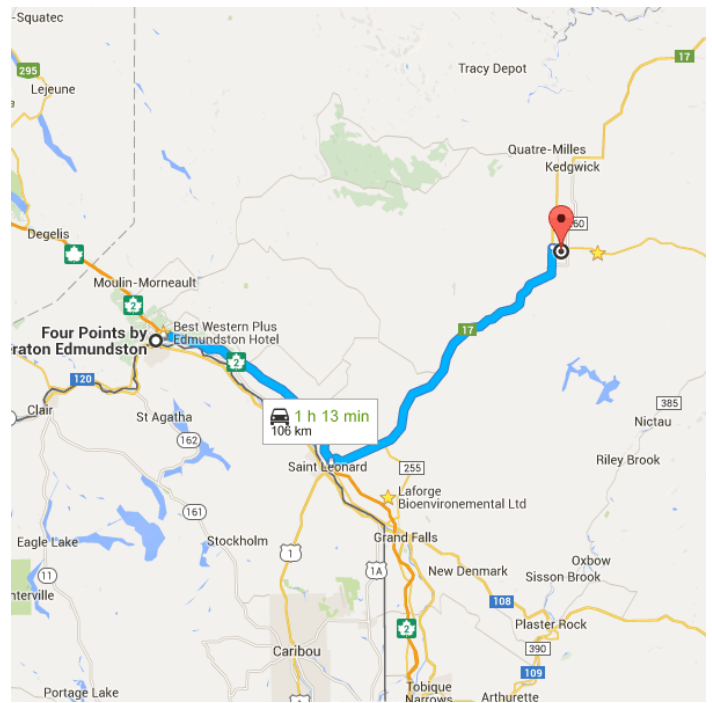

### Directions from Four Points by Sheraton Edmundston to Groupe Savoie Inc, 251 Rte 180, Saint-Quentin, NB

## ○ Four Points by Sheraton Edmundston

100 Rue Rice, Edmundston, NB E3V 1T4

Get on NB-2 E from NB-120 E

- \_\_\_\_\_ 2.3 km / 4 min
- ↑ 1. Head southwest on Rue Rice toward Rue Conway
- \_\_\_\_\_ 35 m
- ↙ 2. Slight left onto Avenue Laporte
- \_\_\_\_\_ 130 m
- ↶ 3. Turn left onto Rue de l'Église/NB-120 E  
i Continue to follow NB-120 E
- \_\_\_\_\_ 1.8 km
- ↗ 4. Turn right onto the Trans-Canada Highway ramp to Fredericton
- \_\_\_\_\_ 270 m

Follow NB-2 E and NB-17 N to Rue Mgr Martin E/NB-180 E in Saint-Quentin

102 km / 1 h 6 min

5. Merge onto NB-2 E  
40.1 km
6. Take exit 58 for NB-17 toward Saint-Léonard/Saint Quentin/Campbellton/U.S. 1/Airport  
450 m
7. Turn left onto Rue Saint Jean/NB-17 N  
Continue to follow NB-17 N  
61.5 km

Continue on NB-180 E to your destination in Saint-Quentin

1.6 km / 2 min

8. Turn right onto Rue Mgr Martin E/NB-180 E  
Continue to follow NB-180 E  
1.4 km
9. Turn right  
200 m