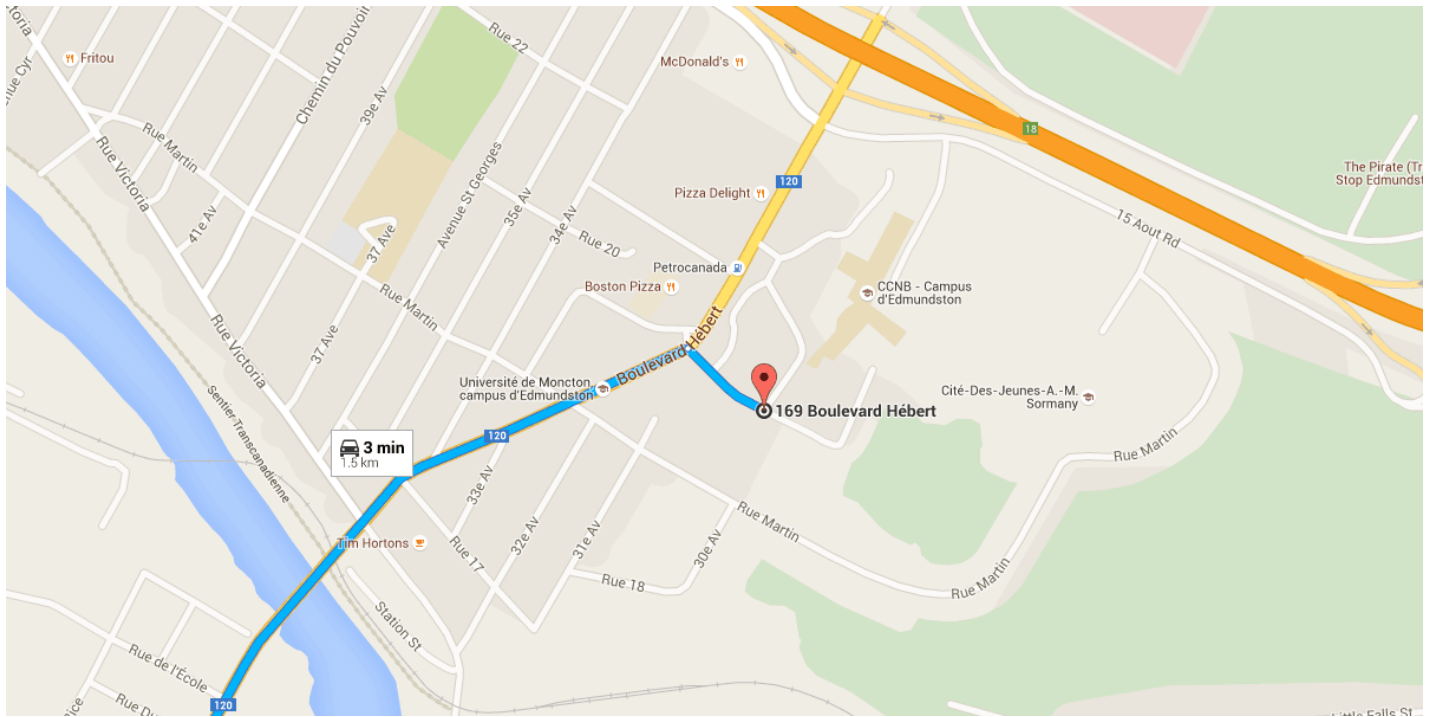

Directions from **Centre de congrès Edmundston Convention Centre** to **169 Boulevard Hébert**

**Centre de congrès Edmundston Convention Centre**

74 Canada Road, Edmundston, NB E3V 1V5, Canada

- ↑

 1. Head northwest on **Chemin Canada/NB-144 W** toward **Rue Lynott** 20 m
- ↘

 2. Turn right onto **Rue Lynott** 260 m
- ↘

 3. Turn right onto **Rue Michaud** 82 m
- ↙

 4. Turn left at the 1st cross street onto **Rue de l'Église/NB-120 E**  
i Continue to follow **NB-120 E** 1.0 km
- ↘

 5. Turn right at **Rue 20** 140 m

**169 Boulevard Hébert**

Edmundston, NB E3V 4X2, Canada

These directions are for planning purposes only. You may find that construction projects, traffic, weather, or other events may cause conditions to differ from the map results, and you should plan your route accordingly. You must obey all signs or notices regarding your route.